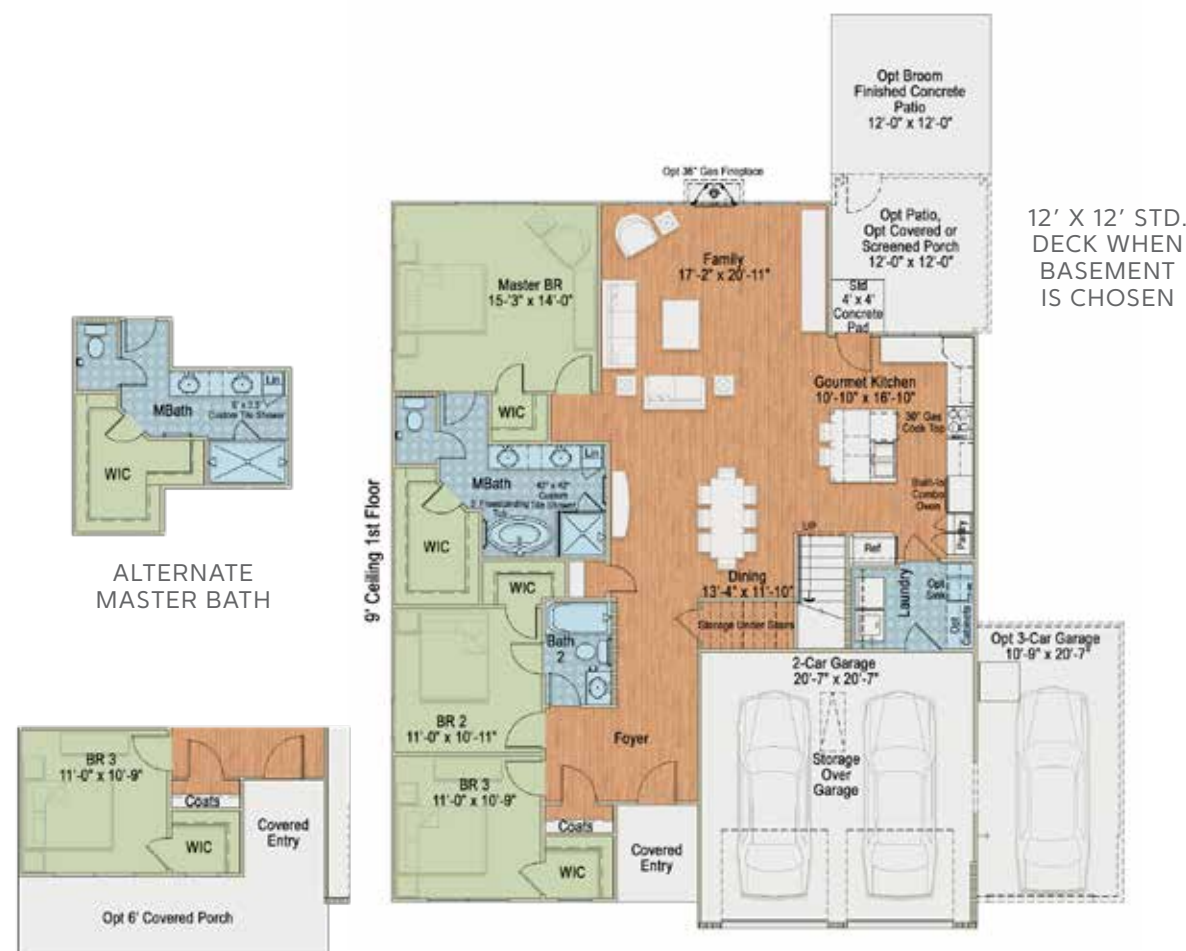

VICTORIAN
EXTERIOR DESIGN

GEORGIAN
EXTERIOR DESIGN

TRADITIONAL
EXTERIOR DESIGN

THE
JORDAN

FROM OUR CLASSIC COLLECTION

COASTAL COTTAGE

EXTERIOR DESIGN

~2,297 SQ FT

~3,503 SQ FT W/ BASEMENT

Additional exterior designs are available. See back panel for more information

For more information call 919-249-7008 or visit [ElizabethSprings.com](https://www.ElizabethSprings.com).

BASEMENT ~1,206 SQUARE FEET

BASEMENT OPTION

2ND FLOOR REC ROOM OR BEDROOM #4 ~2,297 SQUARE FEET
W/ BASEMENT ~3,503 SQUARE FEET

SECOND FLOOR

1ST FLOOR ~2,297 SQUARE FEET
W/ BASEMENT ~3,503 SQUARE FEET

FIRST FLOOR

12' X 12' STD.
DECK WHEN
BASEMENT
IS CHOSEN

ALTERNATE
MASTER BATH

Opt 6' Covered Porch