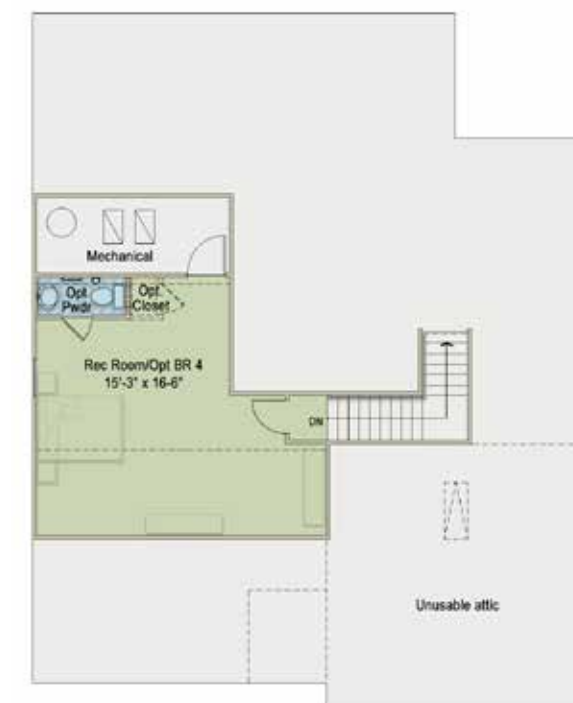

VICTORIAN
EXTERIOR DESIGN

GEORGIAN
EXTERIOR DESIGN

TRADITIONAL
EXTERIOR DESIGN

THE
JORDAN

FROM OUR CLASSIC COLLECTION

COASTAL COTTAGE

EXTERIOR DESIGN

~2,297 SQ FT

~3,503 SQ FT W/ BASEMENT

Additional exterior designs are available. See back panel for more information

For more information call 919-249-7008 or visit [ElizabethSprings.com](https://www.ElizabethSprings.com).

BASEMENT ~1,206 SQUARE FEET

BASEMENT OPTION

2ND FLOOR REC ROOM OR BEDROOM #4 ~2,297 SQUARE FEET
W/ BASEMENT ~3,503 SQUARE FEET

SECOND FLOOR

1ST FLOOR ~2,297 SQUARE FEET
W/ BASEMENT ~3,503 SQUARE FEET

FIRST FLOOR

12' X 12' STD.
DECK WHEN
BASEMENT
IS CHOSEN

ALTERNATE
MASTER BATH

Opt 6' Covered Porch