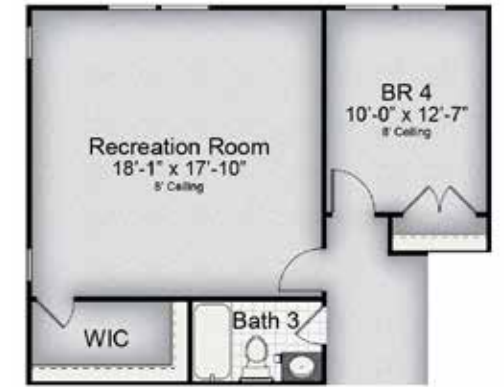

VICTORIAN

EXTERIOR DESIGN

~2,457 SQUARE FEET

Available with optional 6' deep front porch

CHARLESTON

EXTERIOR DESIGN

~2,457 SQUARE FEET

Available with optional 6' deep front porch

THE CHARLOTTE

FROM OUR TRADITIONAL COLLECTION

MODERN FARMHOUSE

EXTERIOR DESIGN

2,457 SQ FT

Additional exterior designs are available. Available with optional 6' deep front porch. See back panel for more information.

ELIZABETH
SPRINGS

For more information call 919-249-7008 or visit [ElizabethSprings.com](https://www.ElizabethSprings.com).

1ST FLOOR OPTIONAL BEDROOM #5

1ST FLOOR OPTIONAL LIVING/STUDY

2ND FLOOR OPTIONAL MASTER BEDROOM #2

2ND FLOOR OPTIONAL BATH 3/CLOSET

2ND FLOOR OPTIONAL POWDER BATH/CLOSET

GOURMET KITCHEN OPTION

BASE 1ST FLOOR
~2,457 SQUARE FEET

FIRST FLOOR

BASE 2ND FLOOR
~2,457 SQUARE FEET

SECOND FLOOR OPTIONS