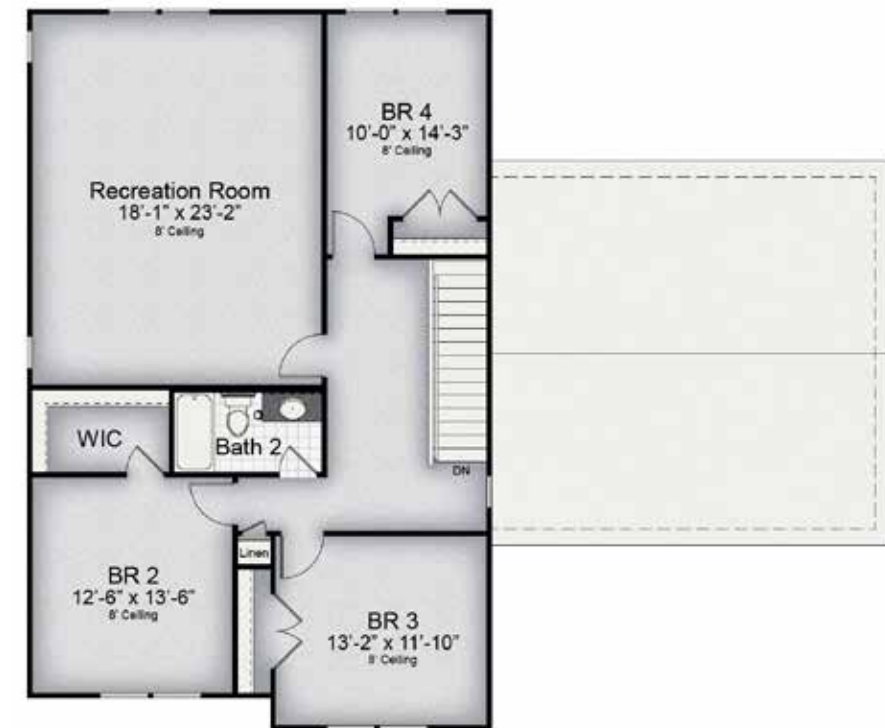

GERMAN COTTAGE

EXTERIOR DESIGN

~2,457 SQUARE FEET

Available with optional 6' deep front porch

CRAFTSMAN

EXTERIOR DESIGN

~2,457 SQUARE FEET

Available with optional 6' deep front porch

VICTORIAN

EXTERIOR DESIGN

~2,457 SQUARE FEET

Available with optional 6' deep front porch

CHARLESTON

EXTERIOR DESIGN

~2,457 SQUARE FEET

Available with optional 6' deep front porch

THE CHARLOTTE

FROM OUR TRADITIONAL COLLECTION

MODERN FARMHOUSE

EXTERIOR DESIGN

2,457 SQ FT

Additional exterior designs are available. Available with optional 6' deep front porch. See back panel for more information.

2ND FLOOR OPTIONAL BATH 3/CLOSET

2ND FLOOR OPTIONAL POWDER BATH/CLOSET

GOURMET KITCHEN OPTION

BASE 1ST FLOOR
~2,457 SQUARE FEET

FIRST FLOOR

BASE 2ND FLOOR
~2,457 SQUARE FEET

SECOND FLOOR OPTIONS