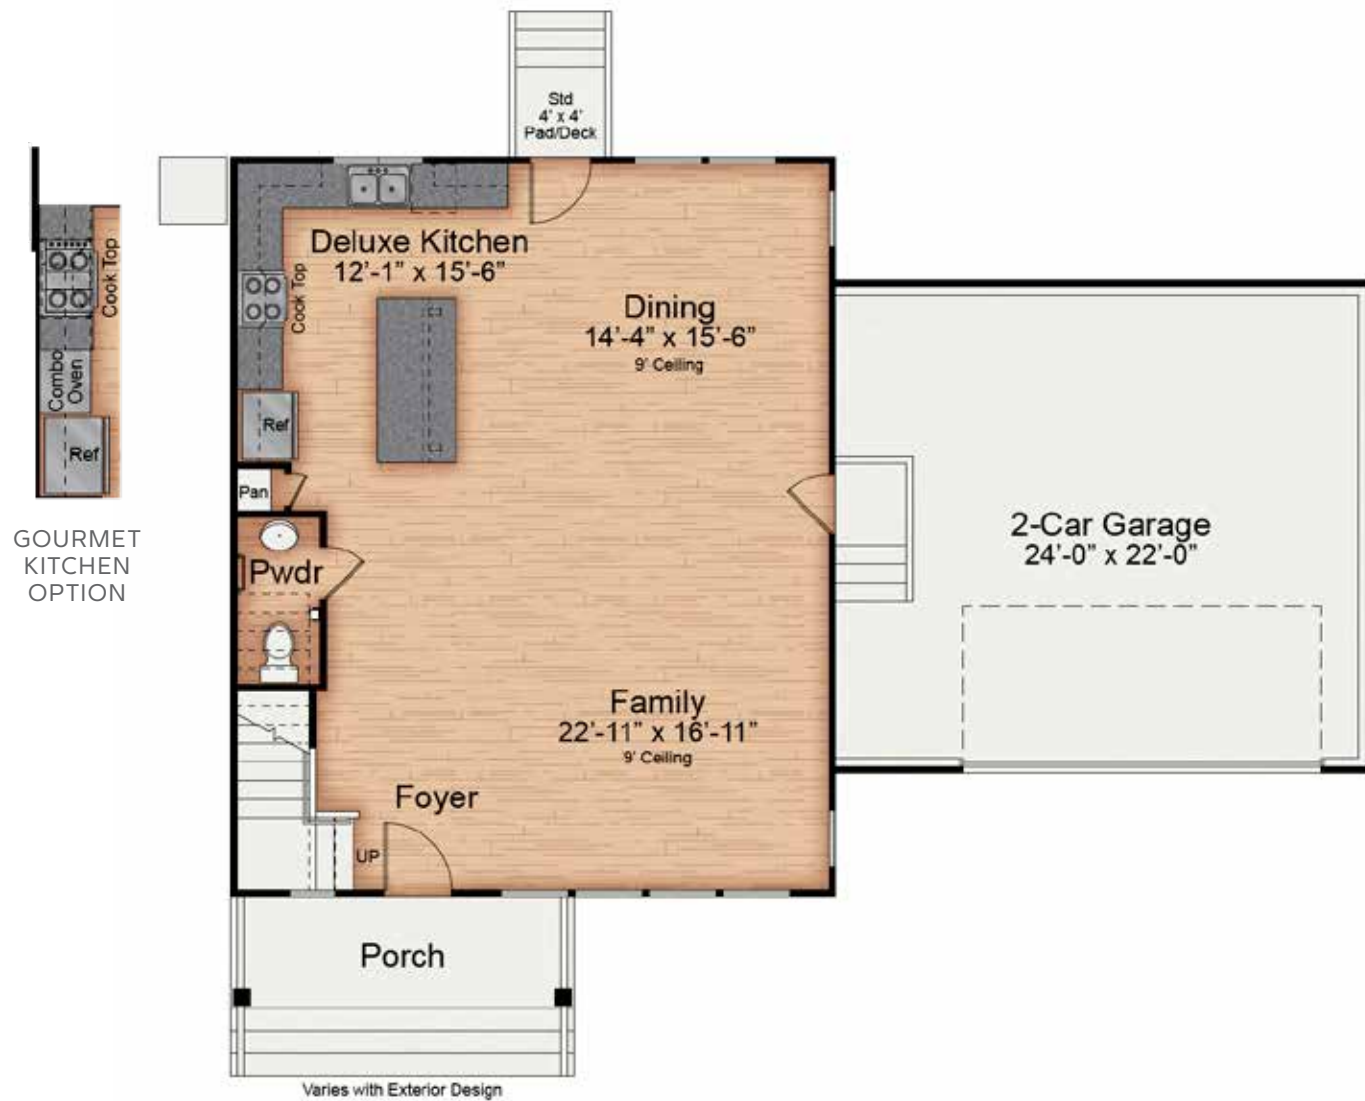

GEORGIAN

EXTERIOR DESIGN

~2,116 SQUARE FEET

Available with optional 6' deep front porch

COLONIAL

EXTERIOR DESIGN

~2,116 SQUARE FEET

Available with optional 6' deep front porch

FRENCH COUNTRY

EXTERIOR DESIGN

~2,116 SQUARE FEET

Available with optional 6' deep front porch

RUSTIC

EXTERIOR DESIGN

~2,116 SQUARE FEET

Shown with optional 6' deep front porch

THE CAROLINE

FROM OUR TRADITIONAL COLLECTION

COASTAL COTTAGE

EXTERIOR DESIGN

2,116 SQ FT

Additional exterior designs are available. Available with optional 6' deep front porch. See back panel for more information.

For more information call 919-249-7008 or visit [ElizabethSprings.com](https://www.ElizabethSprings.com).

1ST FLOOR
~2,116 SQUARE FEET

FIRST FLOOR

2ND FLOOR
~2,116 SQUARE FEET

SECOND FLOOR OPTIONS

OPTION BEDROOM #4