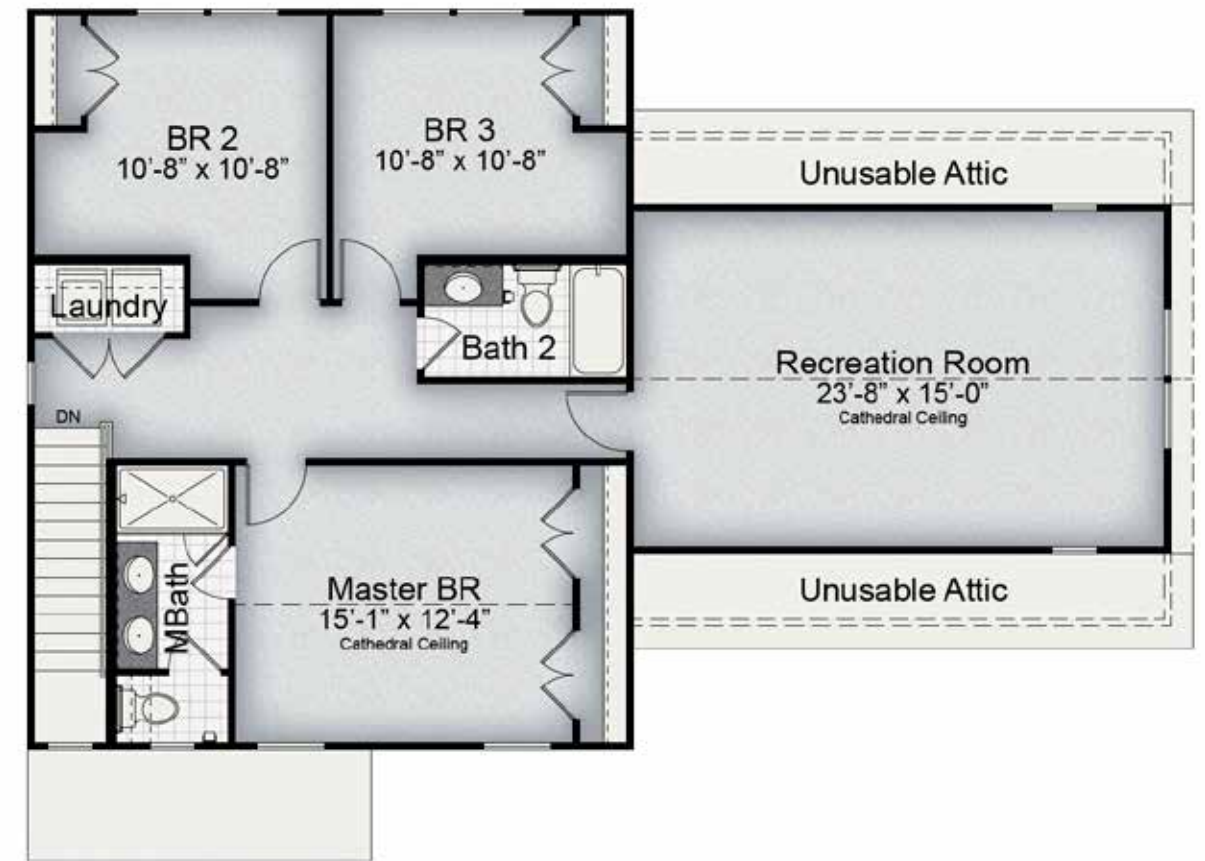

GEORGIAN

EXTERIOR DESIGN

~2,116 SQUARE FEET

Available with optional 6' deep front porch

COLONIAL

EXTERIOR DESIGN

~2,116 SQUARE FEET

Available with optional 6' deep front porch

FRENCH COUNTRY

EXTERIOR DESIGN

~2,116 SQUARE FEET

Available with optional 6' deep front porch

RUSTIC

EXTERIOR DESIGN

~2,116 SQUARE FEET

Shown with optional 6' deep front porch

THE CAROLINE

FROM OUR TRADITIONAL COLLECTION

COASTAL COTTAGE

EXTERIOR DESIGN

2,116 SQ FT

Additional exterior designs are available. Available with optional 6' deep front porch. See back panel for more information.

For more information call 919-249-7008 or visit [ElizabethSprings.com](https://www.ElizabethSprings.com).

1ST FLOOR
~2,116 SQUARE FEET

FIRST FLOOR

2ND FLOOR
~2,116 SQUARE FEET

SECOND FLOOR OPTIONS

OPTION BEDROOM #4