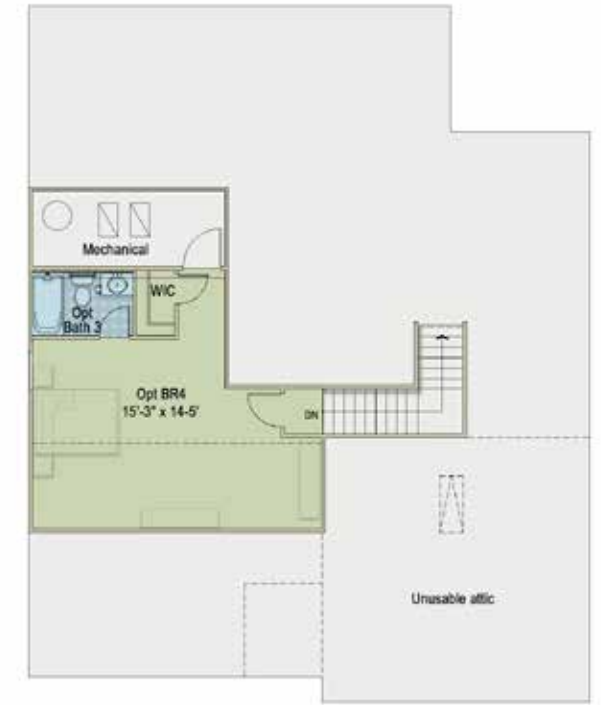

VICTORIAN
EXTERIOR DESIGN

GEORGIAN
EXTERIOR DESIGN

TRADITIONAL
EXTERIOR DESIGN

THE JORDAN

FROM OUR CLASSIC COLLECTION

COASTAL COTTAGE

EXTERIOR DESIGN

~1,800 TO 2,289 SQ FT

~2,999 TO 3,488 SQ FT W/ BASEMENT

Additional exterior designs are available. See back panel for more information

ELIZABETH
SPRINGS

For more information call 919-249-7008 or visit ElizabethSprings.com.

STANDARD FLOOR PLAN 1ST FLOOR ~2,289 SQUARE FEET
W/ BASEMENT ~3,488 SQUARE FEET

FIRST FLOOR OPTIONS

W/ REC ROOM ~2,289 SQUARE FEET
W/ BASEMENT ~3,488 SQUARE FEET

W/ OPTIONAL BEDROOM #4 ~2,289 SQUARE FEET
W/ BASEMENT ~3,488 SQUARE FEET

BASEMENT & BEDROOM #5 ~1,119 SQUARE FEET

SECOND FLOOR OPTIONS