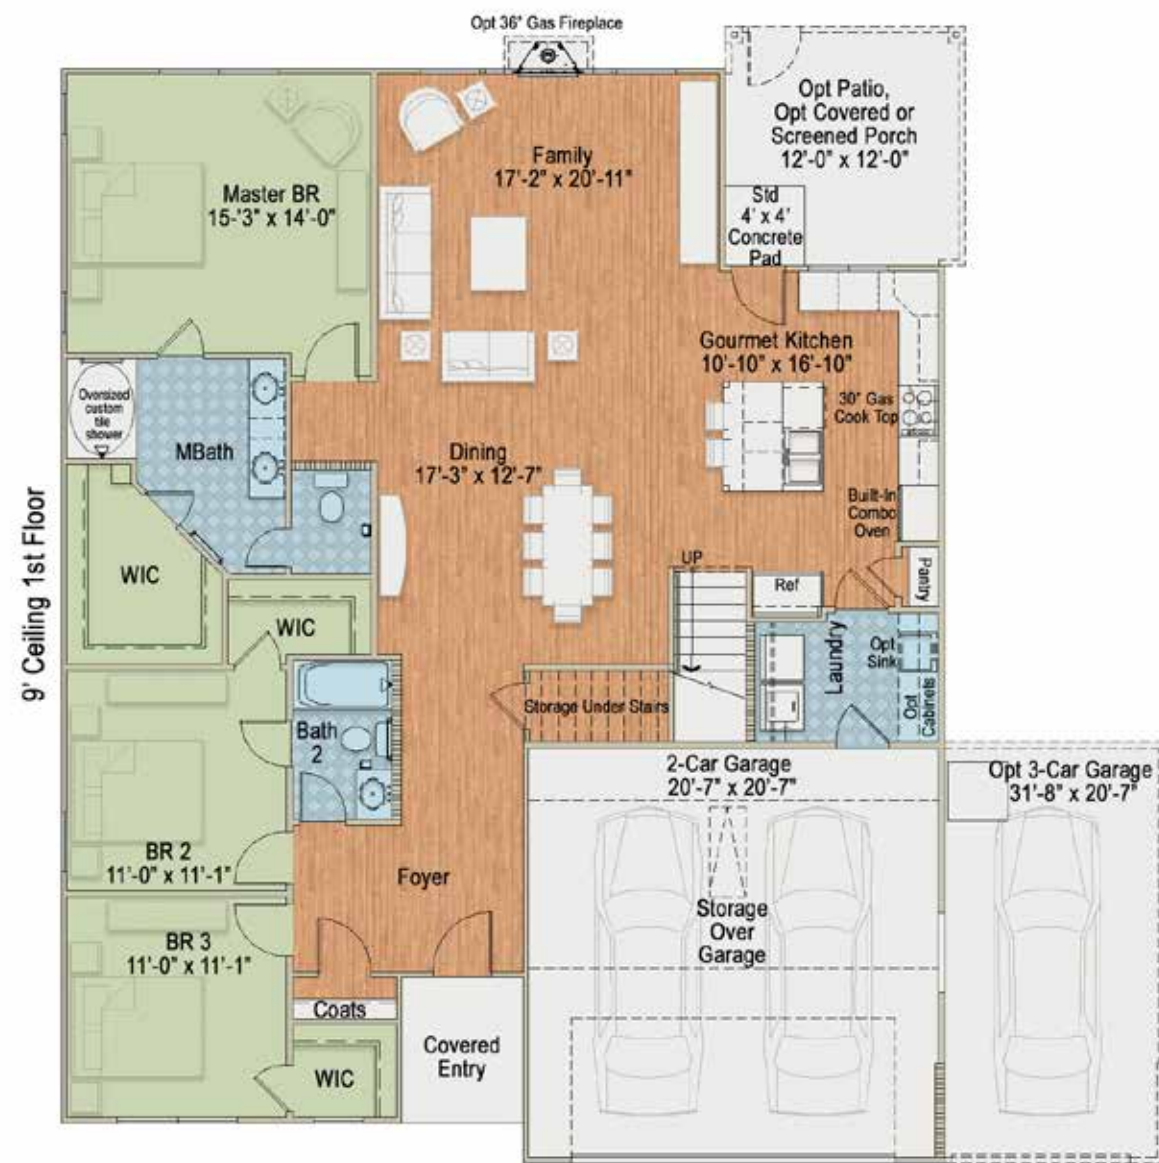

VICTORIAN
EXTERIOR DESIGN

GEORGIAN
EXTERIOR DESIGN

TRADITIONAL
EXTERIOR DESIGN

THE JORDAN

FROM OUR CLASSIC COLLECTION

COASTAL COTTAGE

EXTERIOR DESIGN

~1,800 TO 2,289 SQ FT

~2,999 TO 3,488 SQ FT W/ BASEMENT

Additional exterior designs are available. See back panel for more information

ELIZABETH
SPRINGS

For more information call 919-249-7008 or visit ElizabethSprings.com.

STANDARD FLOOR PLAN 1ST FLOOR ~2,289 SQUARE FEET
W/ BASEMENT ~3,488 SQUARE FEET

FIRST FLOOR OPTIONS

W/ REC ROOM ~2,289 SQUARE FEET
W/ BASEMENT ~3,488 SQUARE FEET

W/ OPTIONAL BEDROOM #4 ~2,289 SQUARE FEET
W/ BASEMENT ~3,488 SQUARE FEET

BASEMENT & BEDROOM #5 ~1,119 SQUARE FEET

SECOND FLOOR OPTIONS