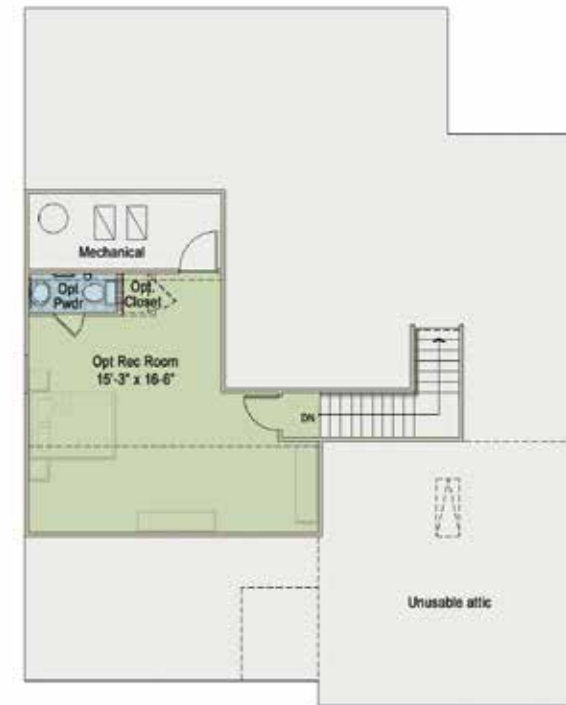

VICTORIAN
EXTERIOR DESIGN

GEORGIAN
EXTERIOR DESIGN

TRADITIONAL
EXTERIOR DESIGN

THE JORDAN

FROM OUR CLASSIC COLLECTION

COASTAL COTTAGE

EXTERIOR DESIGN

~1,800 TO 2,289 SQ FT

~2,999 TO 3,488 SQ FT W/ BASEMENT

Additional exterior designs are available. See back panel for more information

ELIZABETH
SPRINGS

For more information call 919-249-7008 or visit ElizabethSprings.com.

STANDARD FLOOR PLAN 1ST FLOOR ~2,289 SQUARE FEET
W/ BASEMENT ~3,488 SQUARE FEET

FIRST FLOOR OPTIONS

W/ REC ROOM ~2,289 SQUARE FEET
W/ BASEMENT ~3,488 SQUARE FEET

W/ OPTIONAL BEDROOM #4 ~2,289 SQUARE FEET
W/ BASEMENT ~3,488 SQUARE FEET

BASEMENT & BEDROOM #5 ~1,119 SQUARE FEET

SECOND FLOOR OPTIONS