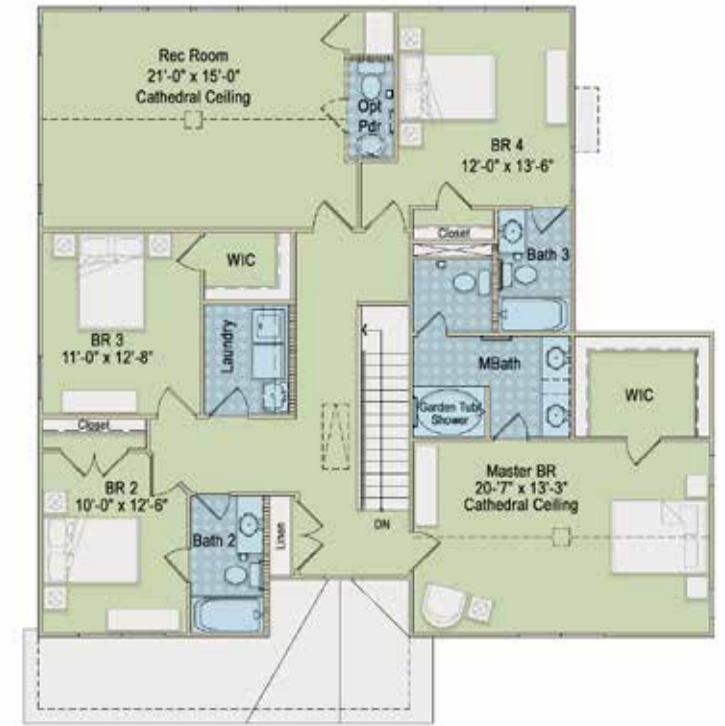

RUSTIC

EXTERIOR DESIGN

~2,265 to 2,772 square feet

TRADITIONAL

EXTERIOR DESIGN

~2,265 to 2,772 square feet

FOLK VICTORIAN

EXTERIOR DESIGN

~2,265 to 2,772 square feet

GERMAN COTTAGE

EXTERIOR DESIGN

~2,204 to 2,772 square feet

PLUS VERSION:
~3,152 square feet

THE NORMAN

FROM OUR CLASSIC COLLECTION

MODERN FARMHOUSE

EXTERIOR DESIGN

~2,204 TO 3,152 SQUARE FEET

Additional exterior designs are available. See back panel for more information

For more information call 919-249-7008 or visit [ElizabethSprings.com](https://www.ElizabethSprings.com).

BASE VERSION FIRST FLOOR W/ EXTENDED REC ROOM
~2,772 square feet

PLUS VERSION FIRST FLOOR
~3,152 square feet

BASE VERSION FIRST FLOOR W/ OPTIONAL BEDROOM #5
~2,772 square feet

PLUS VERSION SECOND FLOOR
~3,152 square feet