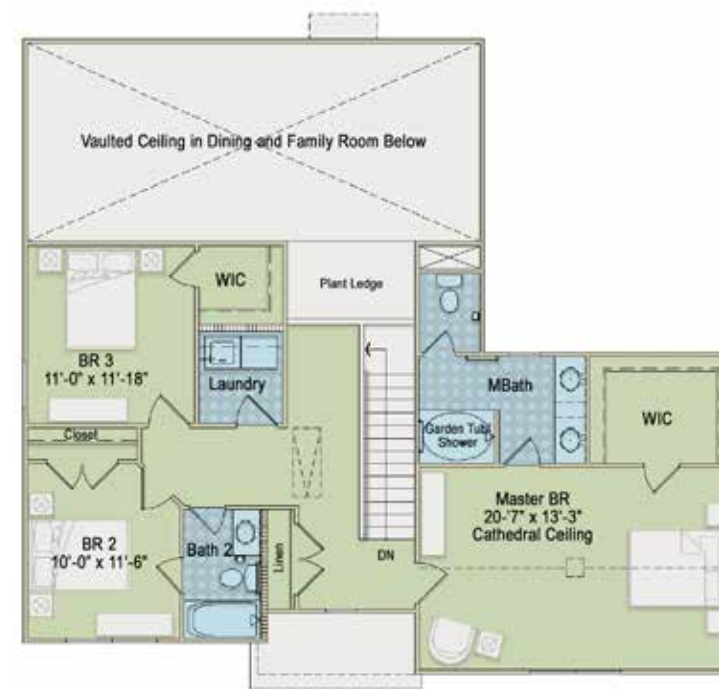

RUSTIC

EXTERIOR DESIGN

~2,265 to 2,772 square feet

TRADITIONAL

EXTERIOR DESIGN

~2,265 to 2,772 square feet

FOLK VICTORIAN

EXTERIOR DESIGN

EXTERIOR DESIGN

~2,204 TO 3,152 SQUARE FEET

Additional exterior designs are available. See back panel for more information

For more information call 919-249-7008 or visit [ElizabethSprings.com](https://www.ElizabethSprings.com).

BASE VERSION FIRST FLOOR W/ EXTENDED REC ROOM
~2,772 square feet

PLUS VERSION FIRST FLOOR
~3,152 square feet

BASE VERSION FIRST FLOOR W/ OPTIONAL BEDROOM #5
~2,772 square feet

PLUS VERSION SECOND FLOOR
~3,152 square feet

BASE VERSION FIRST FLOOR
~2,265 square feet

BASE VERSION SECOND FLOOR
~2,265 square feet

BASE VERSION SECOND FLOOR W/ OPTIONAL REC ROOM
~2,772 square feet