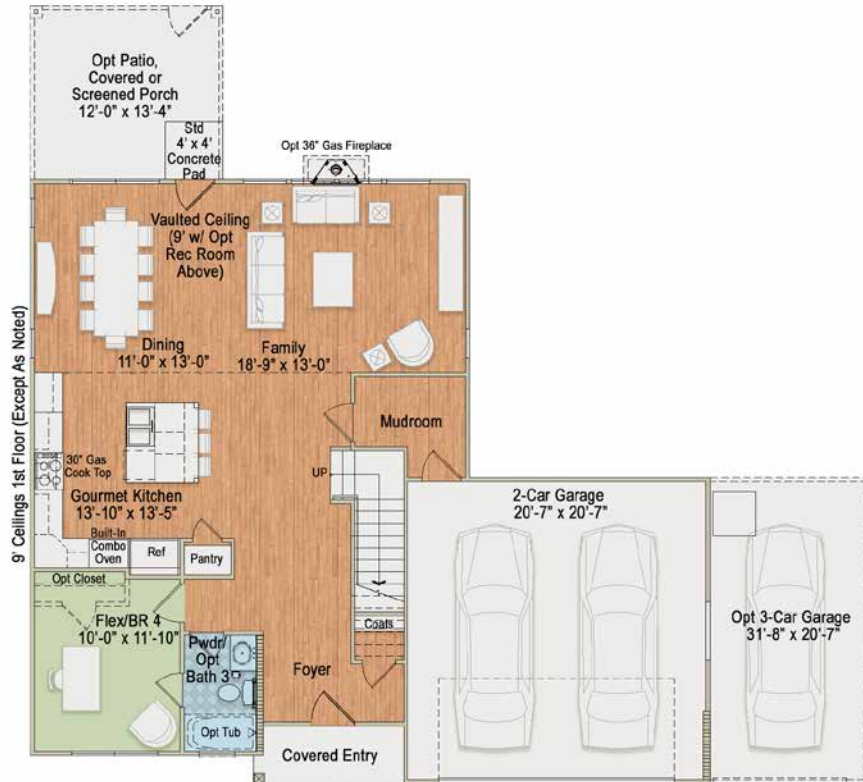

## RUSTIC

EXTERIOR DESIGN

~2,265 to 2,772 square feet

## TRADITIONAL

EXTERIOR DESIGN

~2,265 to 2,772 square feet

## FOLK VICTORIAN

EXTERIOR DESIGN

~2,265 to 2,772 square feet

FIRST FLOOR W/ EXTENDED REC ROOM  
 ~2,772 square feet

BASE FIRST FLOOR  
 ~2,265 square feet

W/ OPTIONAL REC ROOM  
~2,772 square feet

W/ OPTIONAL BEDROOM #5  
~2,772 square feet

BASE SECOND FLOOR  
~2,265 square feet