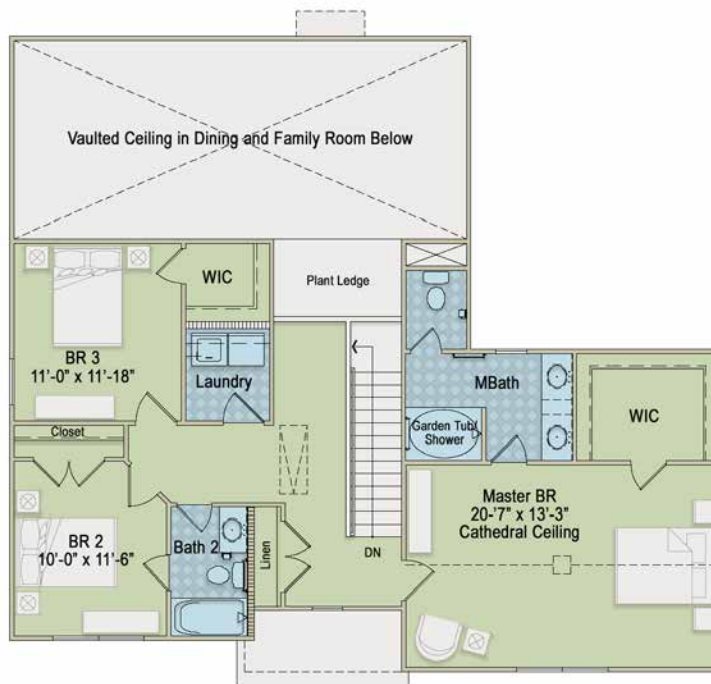

## RUSTIC

EXTERIOR DESIGN

~2,265 to 2,772 square feet

## TRADITIONAL

EXTERIOR DESIGN

~2,265 to 2,772 square feet

## FOLK VICTORIAN

EXTERIOR DESIGN

~2,265 to 2,772 square feet

FIRST FLOOR W/ EXTENDED REC ROOM  
 ~2,772 square feet

BASE FIRST FLOOR  
 ~2,265 square feet

W/ OPTIONAL REC ROOM  
~2,772 square feet

W/ OPTIONAL BEDROOM #5  
~2,772 square feet

BASE SECOND FLOOR  
~2,265 square feet