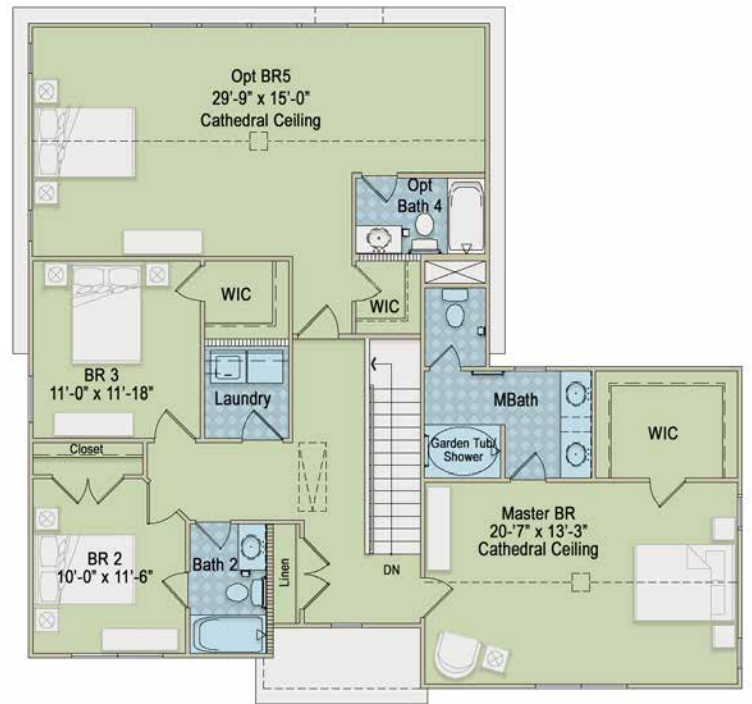

## RUSTIC

EXTERIOR DESIGN

~2,265 to 2,772 square feet

## TRADITIONAL

EXTERIOR DESIGN

~2,265 to 2,772 square feet

## FOLK VICTORIAN

EXTERIOR DESIGN

~2,265 to 2,772 square feet

FIRST FLOOR W/ EXTENDED REC ROOM  
 ~2,772 square feet

BASE FIRST FLOOR  
 ~2,265 square feet

W/ OPTIONAL REC ROOM  
~2,772 square feet

W/ OPTIONAL BEDROOM #5  
~2,772 square feet

BASE SECOND FLOOR  
~2,265 square feet