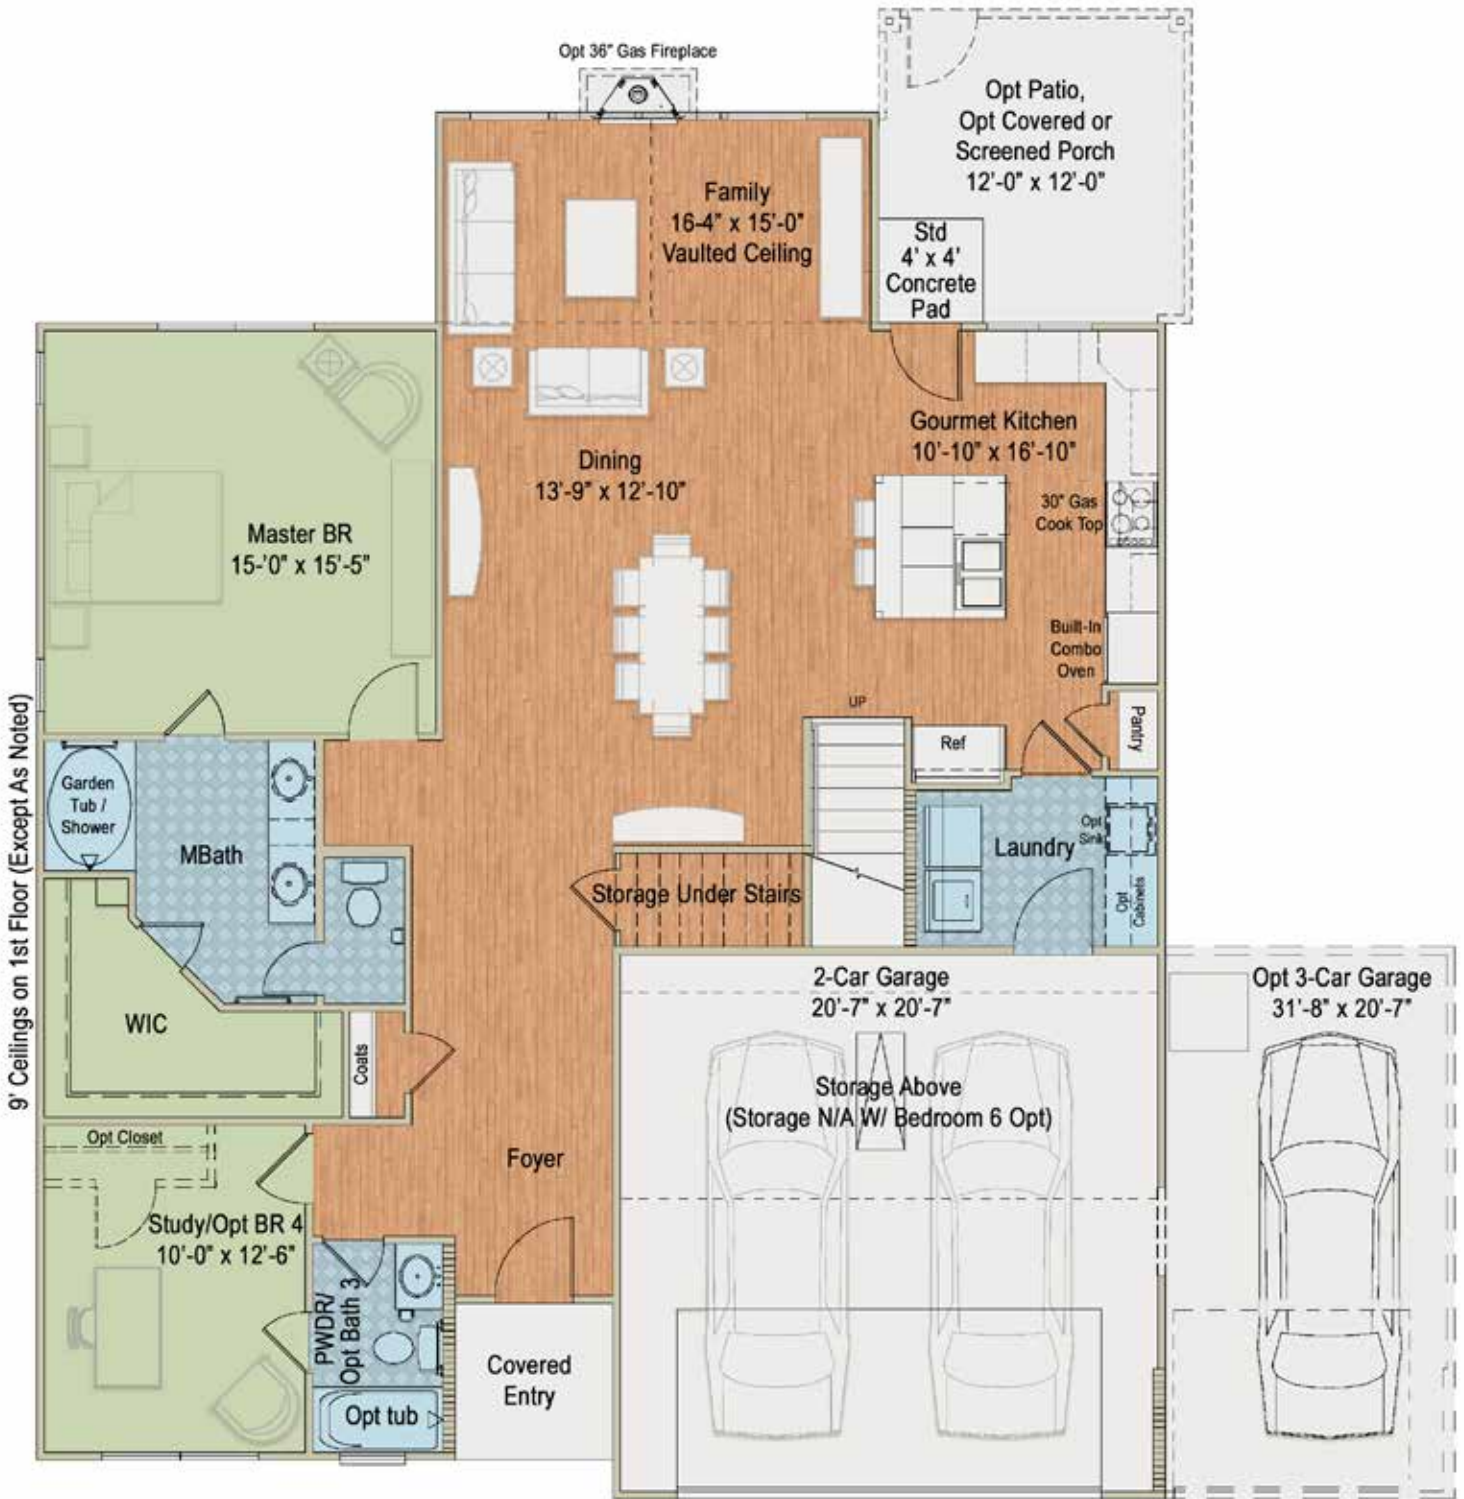


THE

GASTON

FROM OUR CLASSIC COLLECTION

FARMHOUSE

(OPT. REC ROOM AND BEDROOM 5/6)

EXTERIOR DESIGN

~2,125 TO 3,194 SQUARE FEET

(3,194 SQUARE FEET AS SHOWN)

CRAFTSMAN (OPT. REC ROOM AND BEDROOM 5/6)

EXTERIOR DESIGN
~3,194 square feet

ENGLISH (STANDARD)

EXTERIOR DESIGN
~2,125 square feet

ENGLISH (OPT. REC ROOM AND BEDROOM 5/6)

EXTERIOR DESIGN
~3,194 square feet

FARMHOUSE

(STANDARD)

EXTERIOR DESIGN

~2,125 square feet

FARMHOUSE

(OPT. REC ROOM AND BEDROOM 5/6)

EXTERIOR DESIGN

~3,194 square feet

TRADITIONAL

(STANDARD)

EXTERIOR DESIGN

~2,125 square feet

TRADITIONAL

(OPT. REC ROOM AND BEDROOM 5/6)

EXTERIOR DESIGN

~3,194 square feet