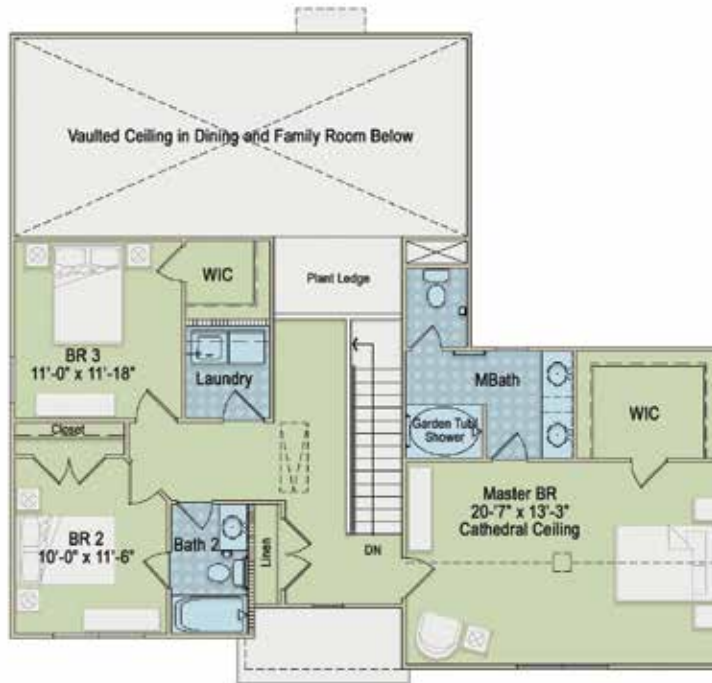

THE NORMAN

FROM OUR CLASSIC COLLECTION

GERMAN COTTAGE

EXTERIOR DESIGN

~2,265 TO 2,772 SQUARE FEET

Additional exterior designs are available. See back panel for more information

 EXPERIENCEONE *Homes* For more information call 919-249-7008 or visit ElizabethSprings.com.

RUSTIC

EXTERIOR DESIGN
~2,265 TO 2,772 SQUARE FEET

TRADITIONAL

EXTERIOR DESIGN
~2,265 TO 2,772 SQUARE FEET

FOLK VICTORIAN

EXTERIOR DESIGN
~2,265 TO 2,772 SQUARE FEET

FIRST FLOOR W/ EXTENDED REC ROOM
~2,772 SQUARE FEET

BASE FIRST FLOOR
~2,265 SQUARE FEET

FIRST FLOOR OPTIONS

W/ OPTIONAL REC ROOM
~2,772 SQUARE FEET

W/ OPTIONAL BEDROOM #5
~2,772 SQUARE FEET

BASE SECOND FLOOR
~2,265 SQUARE FEET
SECOND FLOOR OPTIONS