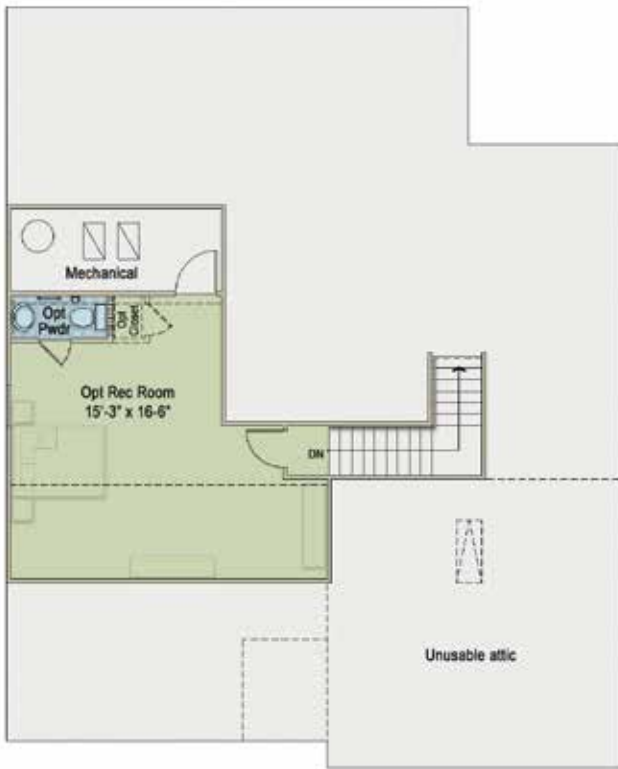

## VICTORIAN

EXTERIOR DESIGN  
~1,800 TO 2,289 SQUARE FEET

## GEORGIAN

EXTERIOR DESIGN  
~1,800 TO 2,289 SQUARE FEET

## TRADITIONAL

EXTERIOR DESIGN  
~1,800 TO 2,289 SQUARE FEET

9' Ceiling 1st Floor

STANDARD FLOOR PLAN (NO 2ND FLOOR)  
~1,800 SQUARE FEET

FIRST FLOOR

W/ OPTIONAL REC ROOM  
~2,289 SQUARE FEET

W/ OPTIONAL BEDROOM #4  
~2,289 SQUARE FEET

1ST FLOOR W/ STAIRCASE FOR 2ND FLOOR  
~2,289 SQUARE FEET

SECOND FLOOR OPTIONS