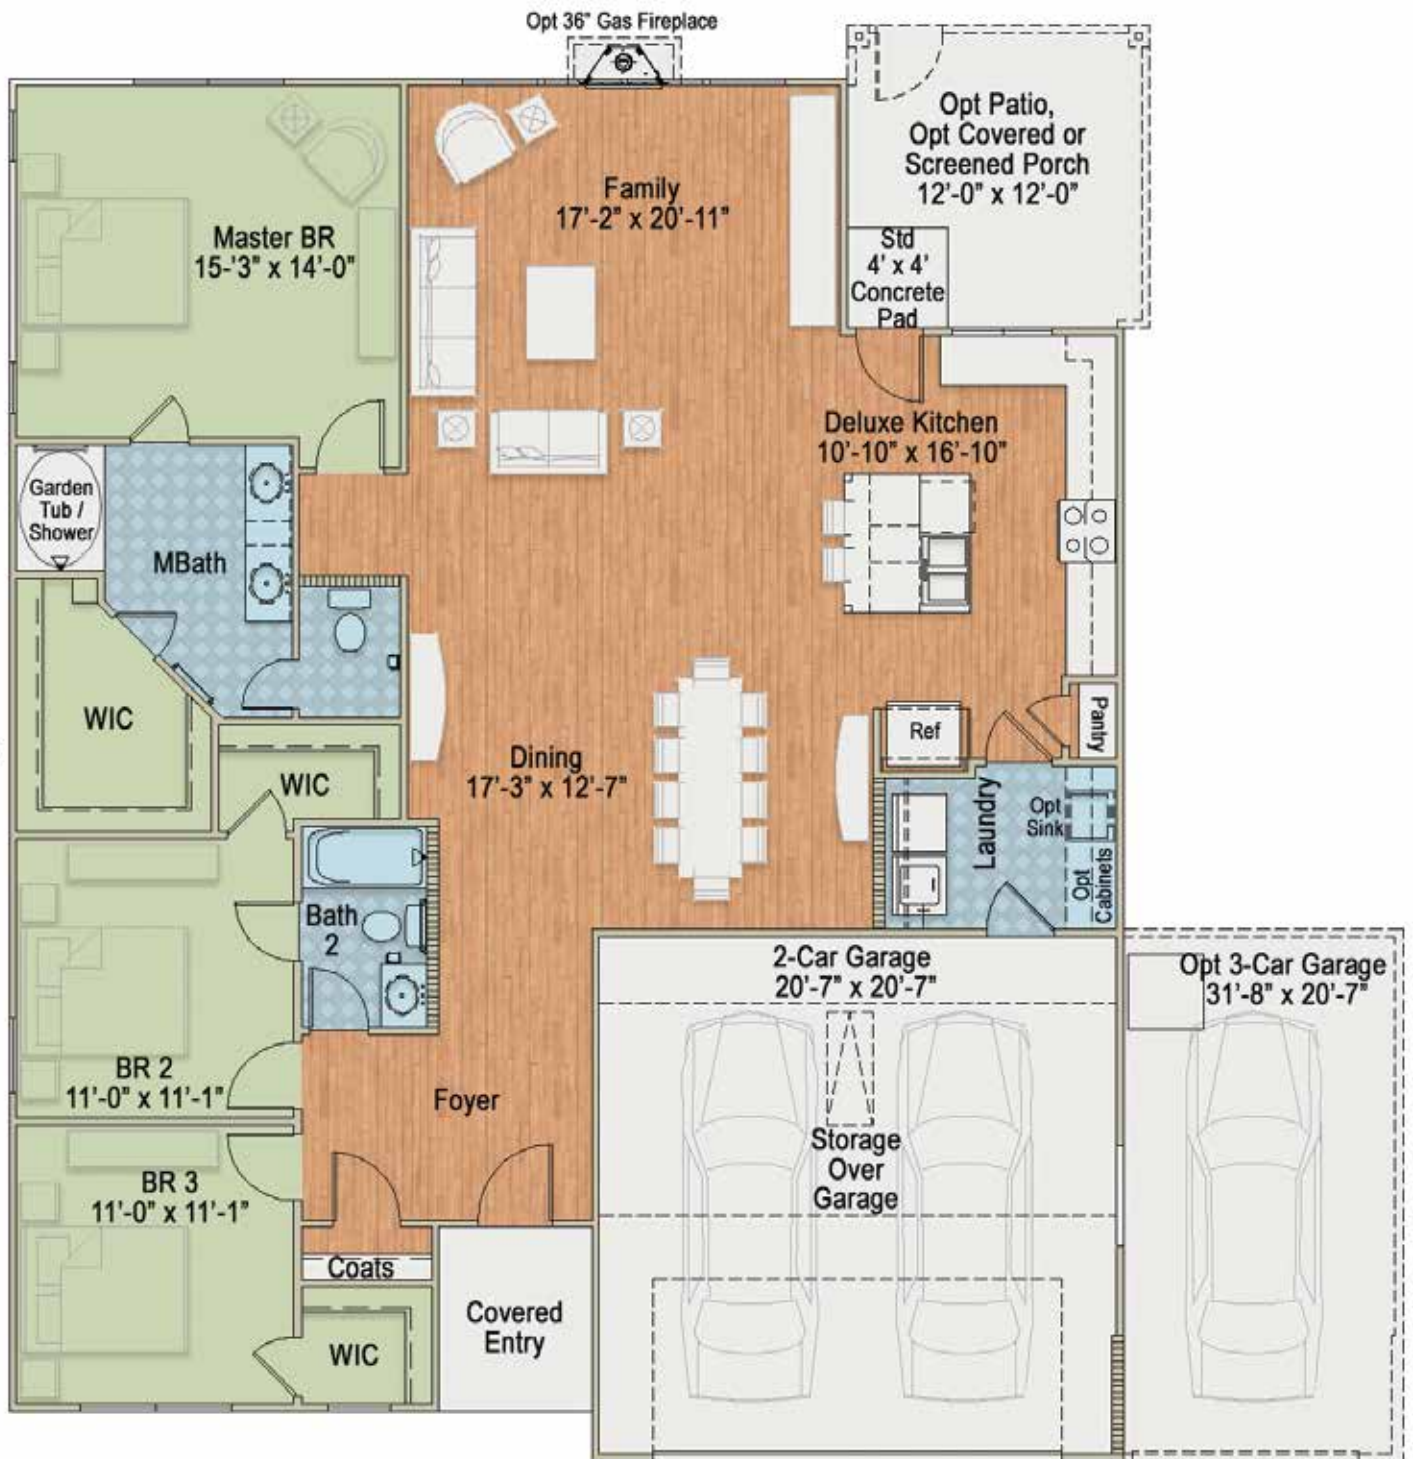

## VICTORIAN

EXTERIOR DESIGN  
~1,800 TO 2,289 SQUARE FEET

## GEORGIAN

EXTERIOR DESIGN  
~1,800 TO 2,289 SQUARE FEET

## TRADITIONAL

EXTERIOR DESIGN  
~1,800 TO 2,289 SQUARE FEET

9' Ceiling 1st Floor

STANDARD FLOOR PLAN (NO 2ND FLOOR)  
~1,800 SQUARE FEET

FIRST FLOOR

W/ OPTIONAL REC ROOM  
~2,289 SQUARE FEET

W/ OPTIONAL BEDROOM #4  
~2,289 SQUARE FEET

1ST FLOOR W/ STAIRCASE FOR 2ND FLOOR  
~2,289 SQUARE FEET

SECOND FLOOR OPTIONS