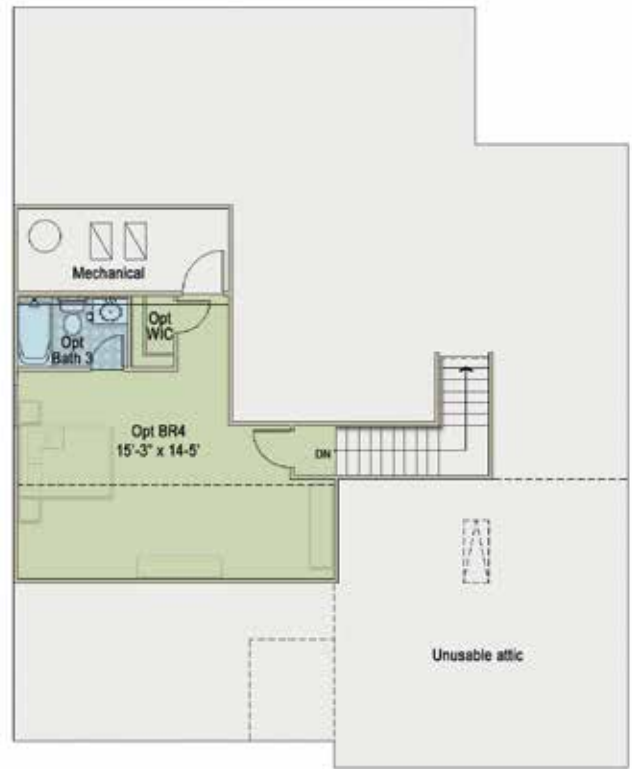

## VICTORIAN

EXTERIOR DESIGN  
~1,800 TO 2,289 SQUARE FEET

## GEORGIAN

EXTERIOR DESIGN  
~1,800 TO 2,289 SQUARE FEET

## TRADITIONAL

EXTERIOR DESIGN  
~1,800 TO 2,289 SQUARE FEET

9' Ceiling 1st Floor

STANDARD FLOOR PLAN (NO 2ND FLOOR)  
~1,800 SQUARE FEET

FIRST FLOOR

W/ OPTIONAL REC ROOM  
~2,289 SQUARE FEET

W/ OPTIONAL BEDROOM #4  
~2,289 SQUARE FEET

1ST FLOOR W/ STAIRCASE FOR 2ND FLOOR  
~2,289 SQUARE FEET

SECOND FLOOR OPTIONS